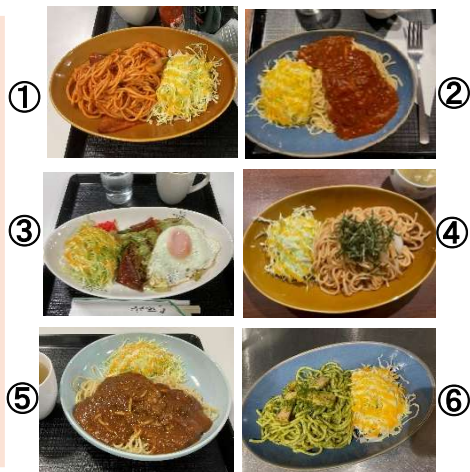

Menu

Café & Meals Delvaux
ランチ Lunch 11:00~13:30

税込み価格 Tax included

スパゲティ ※スープ付き

- ① ナポリタン
- ② ミートソース
- ③ やきスパ **¥ 700**
  (ソースor醤油味)
- ④ たらこ
- -----
- ⑤ カレー **¥ 750**
- ⑥ ジェノベーゼ

Spaghetti ※with soup

- ① Napolitan
- ② Meat sauce
- ③ Baked **¥ 700**
  (Sauce or Soy)
- ④ Cod roe
- -----
- ⑤ Curry **¥ 750**
- ⑥ Genovese

トーストセット (コーヒー、サラダ、目玉焼) Toast set (Coffee, Salad, Fried egg)

¥700

ピザトースト **¥ 550**

Pizza toast
セット (コーヒー、サラダ付)
Set (Coffee, Salad) **¥ 750**

サンドイッチ (コーヒー付)

Sandwich (with coffee)

- 玉子 Egg
- 野菜 Vegetables
- ミックス Mix

※Photo Mix

¥750

ケーキ Cake **¥ 400**

- モンブラン Mont Blanc
- バイクドチーズ Baked cheese
- 紅芋タルト Purple Potato Tart

コーヒー付 with coffee **¥ 700**

★サービスタイム Service time

14:00~16:00 **¥ 550**

飲物	Drink	
コーヒー	Coffee	¥400
ミルク	Milk	¥400
ミルクコーヒー	Milk coffee	¥450
ミルクティ	Milk tea	¥450
紅茶	Black tea	¥450
ココア	Cocoa	¥450
アイスコーヒー	Iced coffee	¥450
アイスミルク	Iced milk	¥450
アイ스티	Iced tea	¥450
アイスミルクティ	Iced milk tea	¥500
アイスココア	Iced cocoa	¥500
アイスオレ	Iced coffee au lait	¥500
コーラ	Coke	¥400
オレンジジュース	Orange juice	¥450
りんごジュース	Apple juice	¥450
トマトジュース	Tomato juice	¥450
メロンソーダ	Melon soda	¥450

モーニングサービス	9:30~11:00
Morning service	
モーニングコーヒー	¥ 300
Morning coffee	
モーニングセット	
(トースト、コーヒー、サラダ、目玉焼)	
Morning set	¥500
(Toast, Coffee, Salad, Fried egg)	

季節メニュー	Seasonal Menu	7/20~9/20
冷やし中華	Cold chinese noodles	¥ 800
中華ざる	Chinese strainer	¥700

喫茶デルヴォ Cafe Delvox 017-722-6622
青森市新町2-6-25 2-6-25 Shinmachi, Aomori